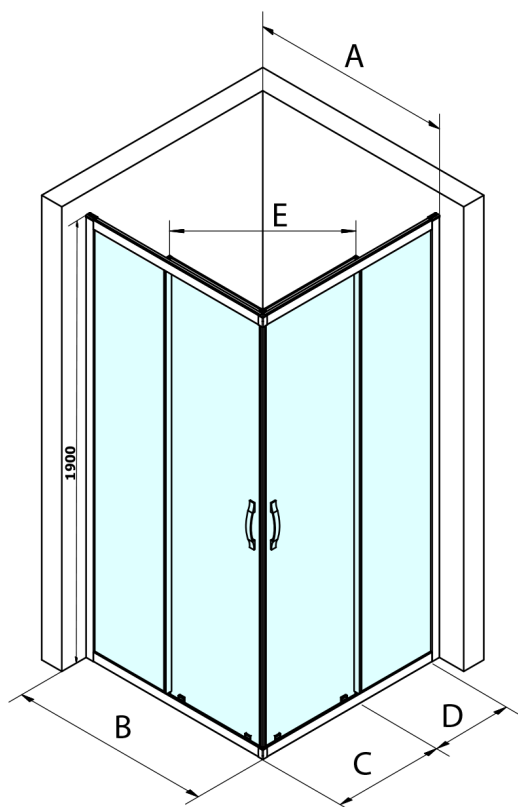

Technical sheet