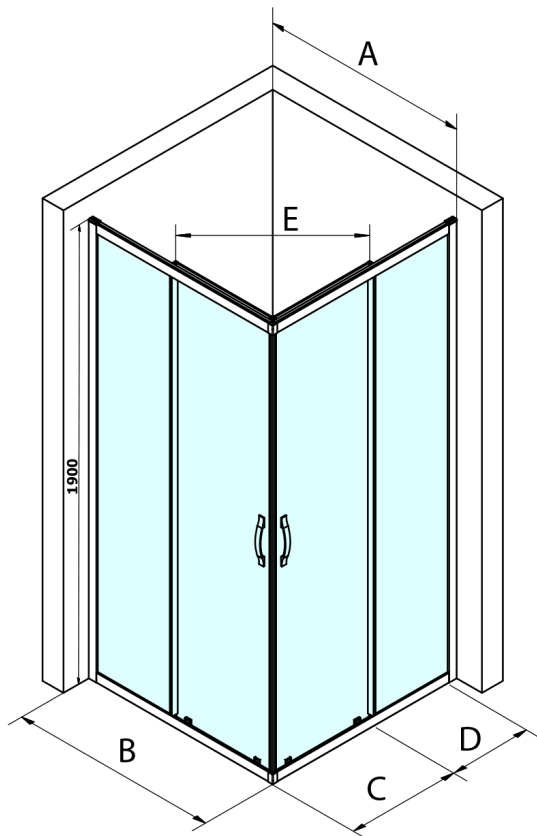

SIGMA SIMPLY BLACK Sliding Shower Door, Corner Entrance, 900 mm, clear glass

Order code: GS2190B

Basic information

Brand: Gelco
Series: SIGMA SIMPLY BLACK

Size

Width: 900 mm
Height: 1900 mm

Properties

Profile colour: Black matt
Shape: Combinable door
Type of opening: Sliding door
Glass colour: TRANSPARENT glass
Glass finish: Coated glass
Glass thickness: 6 mm
Properties: Framed design
Weight / Piece: 32.0 kg
Packaging: 1 Piece
Warranty: 3 years

Spare parts

SIGMA SIMPLY BLACK handle (Order code: NDGS06B)
SIGMA SIMPLY BLACK installation set (Order code: NDGS01B)

SIGMA SIMPLY BLACK Sliding Shower Door, Corner Entrance, 900 mm, clear glass

Technical sheet

MODEL	A	B	C	D	E
GS2180B	780-800	800	410	315	432
GS2190B	880-900	900	460	365	503
GS2110B	980-1000	1000	510	415	570
GS2111B	1080-1100	1100	560	515	570
GS2112B	1180-1200	1200	610	615	570
GS2480B	780-800	800	410	315	432
GS2490B	880-900	900	460	365	503
GS2410B	980-1000	1000	510	415	570

Size	E
1200x1100	570
1200x1000	570
1200x900	538
1200x800	503
1100x1000	570
1100x800	503
1100x900	538
1000x900	538
1000x800	503
900x800	468