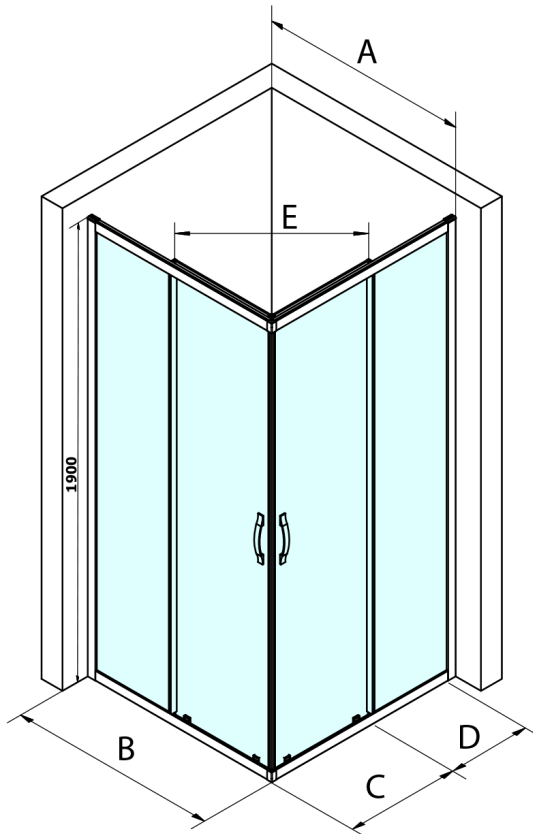

SIGMA SIMPLY BLACK Sliding Shower Door, Corner Entrance, 900 mm, clear glass

Technical sheet