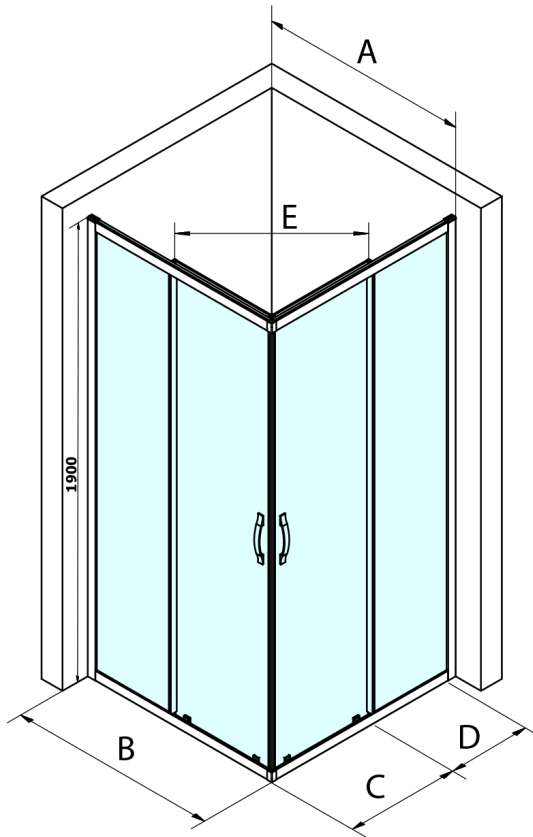

SIGMA SIMPLY BLACK Sliding Shower Door, Corner Entrance, 800 mm, clear glass

Order code: GS2180B

Basic information

Brand: Gelco
Series: SIGMA SIMPLY BLACK

Size

Width: 800 mm
Height: 1900 mm

Properties

Profile colour: Black matt
Shape: Combinable door
Type of opening: Sliding door
Glass colour: TRANSPARENT glass
Glass finish: Coated glass
Glass thickness: 6 mm
Properties: Framed design
Weight / Piece: 29.0 kg
Packaging: 1 Piece
Warranty: 3 years

Spare parts

SIGMA SIMPLY BLACK handle (Order code: NDGS06B)
SIGMA SIMPLY BLACK installation set (Order code: NDGS01B)

SIGMA SIMPLY BLACK Sliding Shower Door, Corner Entrance, 800 mm, clear glass

Technical sheet

MODEL	A	B	C	D	E
GS2180B	780-800	800	410	315	432
GS2190B	880-900	900	460	365	503
GS2110B	980-1000	1000	510	415	570
GS2111B	1080-1100	1100	560	515	570
GS2112B	1180-1200	1200	610	615	570
GS2480B	780-800	800	410	315	432
GS2490B	880-900	900	460	365	503
GS2410B	980-1000	1000	510	415	570

Size	E
1200x1100	570
1200x1000	570
1200x900	538
1200x800	503
1100x1000	570
1100x800	503
1100x900	538
1000x900	538
1000x800	503
900x800	468