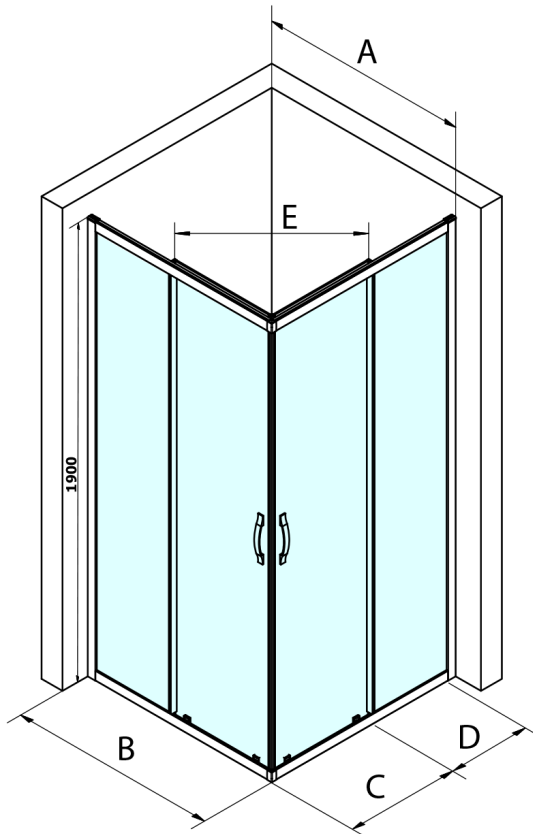

SIGMA SIMPLY BLACK Sliding Shower Door, Corner Entrance, 800 mm, clear glass

Order code: GS2180B

Basic information

Brand: Gelco
Series: SIGMA SIMPLY BLACK

Size

Width: 800 mm
Height: 1900 mm

Properties

Profile colour: Black matt
Shape: Combinable door
Type of opening: Sliding door
Glass colour: TRANSPARENT glass
Glass finish: Coated glass
Glass thickness: 6 mm
Properties: Framed design
Weight / Piece: 29.0 kg
Packaging: 1 Piece
Warranty: 3 years

Spare parts

SIGMA SIMPLY BLACK handle (Order code: NDGS06B)
SIGMA SIMPLY BLACK installation set (Order code: NDGS01B)

SIGMA SIMPLY BLACK Sliding Shower Door, Corner Entrance, 800 mm, clear glass

Technical sheet

MODEL	A	B	C	D	E
GS2180B	780-800	800	410	315	432
GS2190B	880-900	900	460	365	503
GS2110B	980-1000	1000	510	415	570
GS2111B	1080-1100	1100	560	515	570
GS2112B	1180-1200	1200	610	615	570
GS2480B	780-800	800	410	315	432
GS2490B	880-900	900	460	365	503
GS2410B	980-1000	1000	510	415	570

Size	E
1200x1100	570
1200x1000	570
1200x900	538
1200x800	503
1100x1000	570
1100x800	503
1100x900	538
1000x900	538
1000x800	503
900x800	468