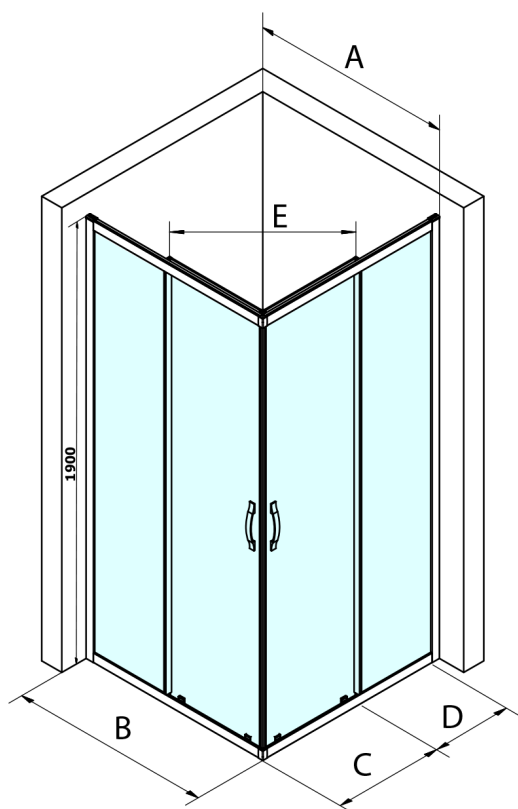

SIGMA SIMPLY BLACK Sliding Shower Door, Corner Entrance, 800 mm, clear glass

Order code: GS2180B

Size

Width: 800 mm

Height: 1900 mm

Properties

Warranty: 3 years

Technical sheet

MODEL	A	B	C	D	E
GS2180B	780-800	800	410	315	432
GS2190B	880-900	900	460	365	503
GS2110B	980-1000	1000	510	415	570
GS2111B	1080-1100	1100	560	515	570
GS2112B	1180-1200	1200	610	615	570
GS2480B	780-800	800	410	315	432
GS2490B	880-900	900	460	365	503
GS2410B	980-1000	1000	510	415	570

Size	E
1200x1100	570
1200x1000	570
1200x900	538
1200x800	503
1100x1000	570
1100x800	503
1100x900	538
1000x900	538
1000x800	503
900x800	468