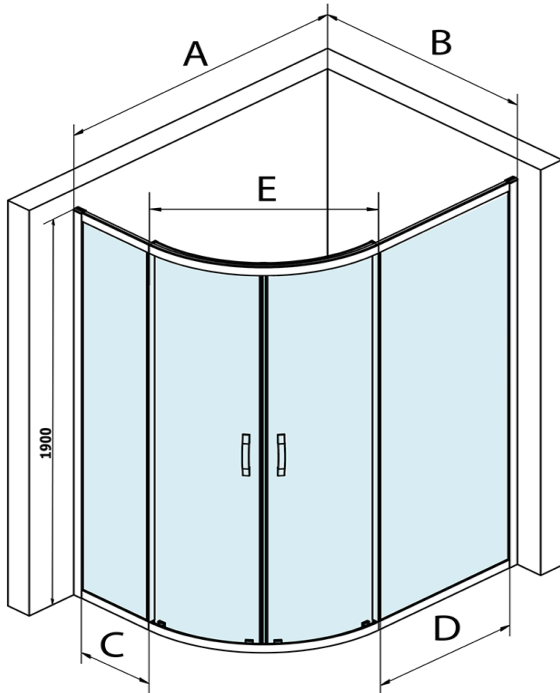

SIGMA SIMPLY BLACK Quadrant Shower Enclosure 1000x800mm, R550, L/R, clear glass

Order code: GS1080B

Basic information

Brand: Gelco
Series: SIGMA SIMPLY BLACK

Size

Width: 1000 mm
Height: 1900 mm
Depth: 800 mm

Properties

Profile colour: Black matt
Shape: Quadrant with extended side panel
Type of opening: Sliding door
Opening width: 509 mm
Glass colour: TRANSPARENT glass
Glass finish: Coated glass
Glass thickness: 6 mm
Radius: R550
Properties: Framed design
Weight / Piece: 56.0 kg
Packaging: 1 Piece
Warranty: 3 years

Spare parts

SIGMA SIMPLY BLACK wall profile (Order code: NDGS03B)
SIGMA SIMPLY BLACK lower tiltable roller (Order code: NDGS04B)
SIGMA SIMPLY BLACK installation set (Order code: NDGS01B)
SIGMA SIMPLY BLACK upper roller (Order code: NDGS05B)
Set of vertical seals for 6/6mm glass, 1900mm, black (Order code: NDGS02B)
SIGMA SIMPLY BLACK handle (Order code: NDGS06B)

SIGMA SIMPLY BLACK Quadrant Shower Enclosure

1000x800mm, R550, L/R, clear glass

Technical sheet

MODEL	A	B	C	D	E
GS1080B	980-1000	780-800	210	210	509
GS1290B	1180-1200	880-900	310	310	576