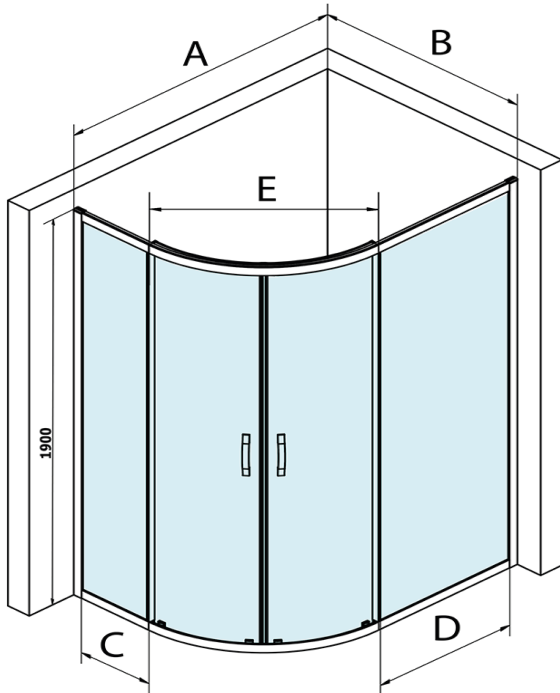

SIGMA SIMPLY BLACK Quadrant Shower Enclosure 1000x800mm, R550, L/R, clear glass

Order code: GS1080B

Basic information

Brand: Gelco
Series: SIGMA SIMPLY BLACK

Size

Width: 1000 mm
Height: 1900 mm
Depth: 800 mm

Properties

Profile colour: Black matt
Shape: Quadrant with extended side panel
Type of opening: Sliding door
Opening width: 509 mm
Glass colour: TRANSPARENT glass
Glass finish: Coated glass
Glass thickness: 6 mm
Radius: R550
Properties: Framed design
Weight / Piece: 56.0 kg
Packaging: 1 Piece
Warranty: 3 years

Spare parts

SIGMA SIMPLY BLACK wall profile (Order code: NDGS03B)
SIGMA SIMPLY BLACK lower tiltable roller (Order code: NDGS04B)
SIGMA SIMPLY BLACK installation set (Order code: NDGS01B)
SIGMA SIMPLY BLACK upper roller (Order code: NDGS05B)
SIGMA SIMPLY BLACK pair of vertical seals for fixed and movable glass (Order code: NDGS02B)
SIGMA SIMPLY BLACK handle (Order code: NDGS06B)

SIGMA SIMPLY BLACK Quadrant Shower Enclosure

1000x800mm, R550, L/R, clear glass

Technical sheet

MODEL	A	B	C	D	E
GS1080B	980-1000	780-800	210	210	509
GS1290B	1180-1200	880-900	310	310	576