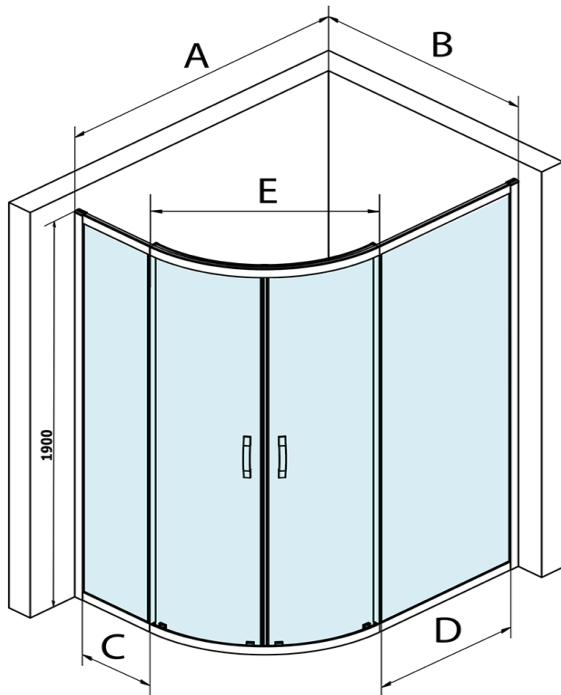

SIGMA SIMPLY BLACK Quadrant Shower Enclosure

1000x800mm, R550, L/R, clear glass

Order code: GS1080B

Basic information

Brand: Gelco
Series: SIGMA SIMPLY BLACK

Size

Width: 1000 mm
Height: 1900 mm
Depth: 800 mm

Properties

Profile colour: Black matt
Shape: Quadrant with extended side panel
Type of opening: Sliding door
Opening width: 509 mm
Glass colour: TRANSPARENT glass
Glass finish: Coated glass
Glass thickness: 6 mm
Radius: R550
Properties: Framed design
Weight / Piece: 56.0 kg
Packaging: 1 Piece
Warranty: 3 years

Spare parts

SIGMA SIMPLY BLACK wall profile (Order code: NDGS03B)
SIGMA SIMPLY BLACK lower tiltable roller (Order code: NDGS04B)
SIGMA SIMPLY BLACK installation set (Order code: NDGS01B)
SIGMA SIMPLY BLACK upper roller (Order code: NDGS05B)
SIGMA SIMPLY BLACK pair of vertical seals for fixed and movable glass (Order code: NDGS02B)
SIGMA SIMPLY BLACK handle (Order code: NDGS06B)

SIGMA SIMPLY BLACK Quadrant Shower Enclosure

1000x800mm, R550, L/R, clear glass

Technical sheet

MODEL	A	B	C	D	E
GS1080B	980-1000	780-800	210	210	509
GS1290B	1180-1200	880-900	310	310	576