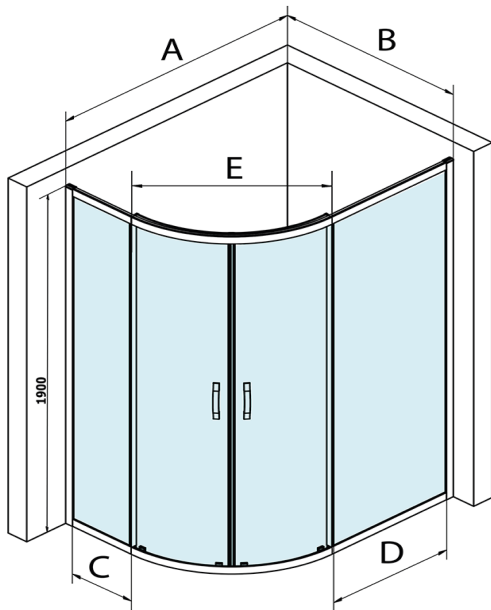

Technical sheet

MODEL	A	B	C	D	E
GS1080B	980-1000	780-800	210	210	509
GS1290B	1180-1200	880-900	310	310	576