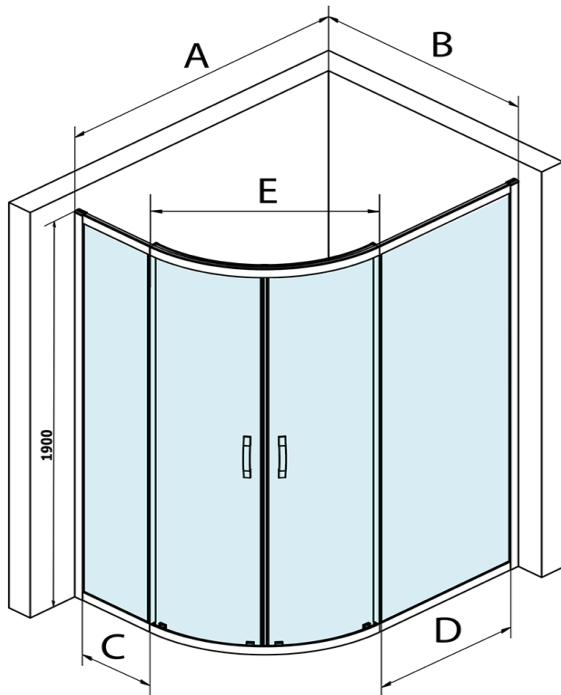

SIGMA SIMPLY BLACK Quadrant Shower Enclosure

1200x900mm, R550, L/R, clear glass

Order code: GS1290B

Basic information

Brand: Gelco
Series: SIGMA SIMPLY BLACK

Size

Width: 1200 mm
Height: 1900 mm
Depth: 900 mm

Properties

Profile colour: Black matt
Shape: Quadrant with extended side panel
Type of opening: Sliding door
Opening width: 576 mm
Glass colour: TRANSPARENT glass
Glass finish: Coated glass
Glass thickness: 6 mm
Radius: R550
Properties: Framed design
Weight / Piece: 59.0 kg
Packaging: 1 Piece
Warranty: 3 years

Spare parts

SIGMA SIMPLY bubble seal (Order code: NDGS16)
SIGMA SIMPLY BLACK wall profile (Order code: NDGS03B)
SIGMA SIMPLY BLACK lower tiltable roller (Order code: NDGS04B)
SIGMA SIMPLY Bottom seal 6 mm (Order code: NDGS14)
SIGMA SIMPLY BLACK upper roller (Order code: NDGS05B)
SIGMA SIMPLY BLACK installation set (Order code: NDGS01B)
SIGMA SIMPLY BLACK handle (Order code: NDGS06B)
SIGMA SIMPLY BLACK pair of vertical seals for fixed and movable glass (Order code: NDGS02B)
SIGMA SIMPLY set of magnetic seals (Order code: NDGS13)

SIGMA SIMPLY BLACK Quadrant Shower Enclosure

1200x900mm, R550, L/R, clear glass

Technical sheet

| MODEL | A | B | C | D | E |
|---------|-----------|---------|-----|-----|-----|
| GS1080B | 980-1000 | 780-800 | 210 | 210 | 509 |
| GS1290B | 1180-1200 | 880-900 | 310 | 310 | 576 |