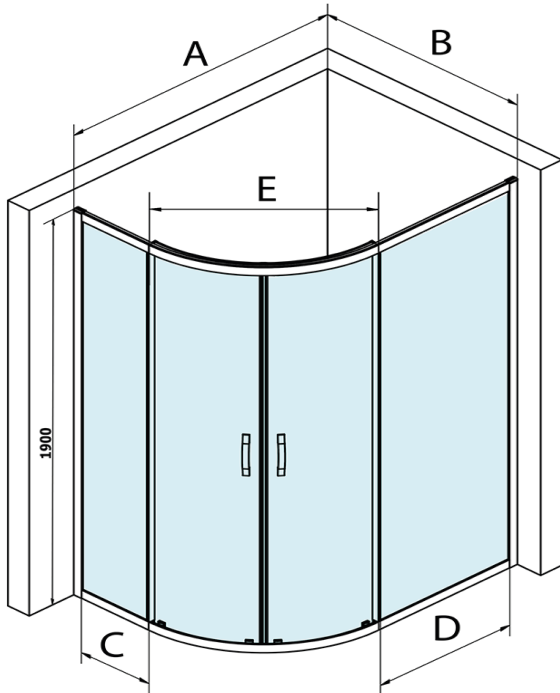

SIGMA SIMPLY BLACK Quadrant Shower Enclosure

1200x900mm, R550, L/R, clear glass

Order code: GS1290B

Basic information

Brand: Gelco
Series: SIGMA SIMPLY BLACK

Size

Width: 1200 mm
Height: 1900 mm
Depth: 900 mm

Properties

Profile colour: Black matt
Shape: Quadrant with extended side panel
Type of opening: Sliding door
Opening width: 576 mm
Glass colour: TRANSPARENT glass
Glass finish: Coated glass
Glass thickness: 6 mm
Radius: R550
Properties: Framed design
Weight / Piece: 59.0 kg
Packaging: 1 Piece
Warranty: 3 years

Spare parts

SIGMA SIMPLY bubble seal (Order code: NDGS16)
SIGMA SIMPLY BLACK wall profile (Order code: NDGS03B)
SIGMA SIMPLY BLACK lower tiltable roller (Order code: NDGS04B)
SIGMA SIMPLY Bottom seal 6 mm (Order code: NDGS14)
SIGMA SIMPLY BLACK upper roller (Order code: NDGS05B)
SIGMA SIMPLY BLACK installation set (Order code: NDGS01B)
SIGMA SIMPLY BLACK handle (Order code: NDGS06B)
SIGMA SIMPLY BLACK pair of vertical seals for fixed and movable glass (Order code: NDGS02B)
SIGMA SIMPLY set of magnetic seals (Order code: NDGS13)

SIGMA SIMPLY BLACK Quadrant Shower Enclosure

1200x900mm, R550, L/R, clear glass

Technical sheet

MODEL	A	B	C	D	E
GS1080B	980-1000	780-800	210	210	509
GS1290B	1180-1200	880-900	310	310	576