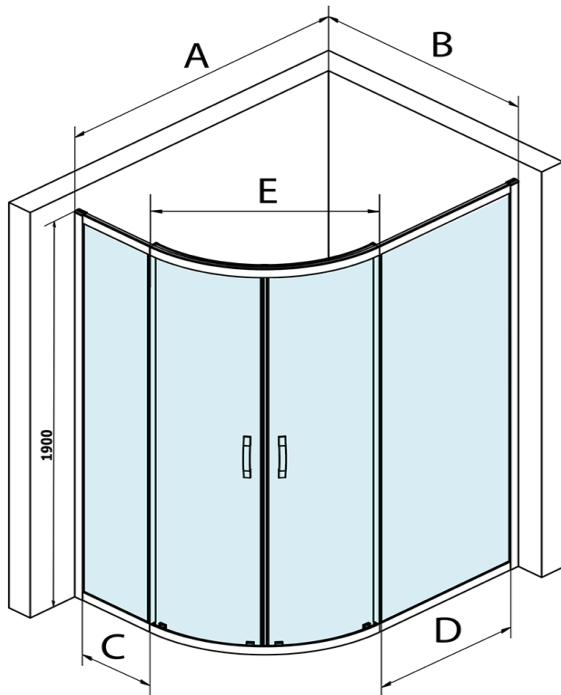

SIGMA SIMPLY BLACK Quadrant Shower Enclosure

1200x900mm, R550, L/R, clear glass

Order code: GS1290B

Basic information

Brand: Gelco
Series: SIGMA SIMPLY BLACK

Size

Width: 1200 mm
Height: 1900 mm
Depth: 900 mm

Properties

Profile colour: Black matt
Shape: Quadrant with extended side panel
Type of opening: Sliding door
Opening width: 576 mm
Glass colour: TRANSPARENT glass
Glass finish: Coated glass
Glass thickness: 6 mm
Radius: R550
Properties: Framed design
Weight / Piece: 59.0 kg
Packaging: 1 Piece
Warranty: 3 years

Spare parts

SIGMA SIMPLY bubble seal (Order code: NDGS16)
SIGMA SIMPLY BLACK wall profile (Order code: NDGS03B)
SIGMA SIMPLY BLACK lower tiltable roller (Order code: NDGS04B)
SIGMA SIMPLY Bottom seal 6 mm (Order code: NDGS14)
SIGMA SIMPLY BLACK upper roller (Order code: NDGS05B)
SIGMA SIMPLY BLACK installation set (Order code: NDGS01B)
SIGMA SIMPLY BLACK handle (Order code: NDGS06B)
SIGMA SIMPLY BLACK pair of vertical seals for fixed and movable glass (Order code: NDGS02B)
SIGMA SIMPLY set of magnetic seals (Order code: NDGS13)

SIGMA SIMPLY BLACK Quadrant Shower Enclosure

1200x900mm, R550, L/R, clear glass

Technical sheet

MODEL	A	B	C	D	E
GS1080B	980-1000	780-800	210	210	509
GS1290B	1180-1200	880-900	310	310	576