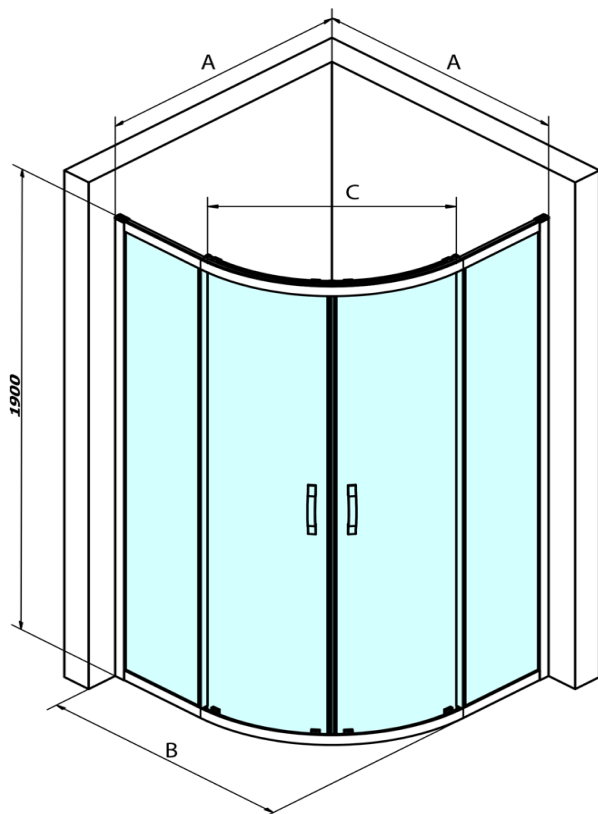

SIGMA SIMPLY BLACK Quadrant Shower Enclosure

1000x1000mm, R550, clear glass

Order code: GS5510B

Basic information

Brand: Gelco
Series: SIGMA SIMPLY BLACK

Size

Width: 1000 mm
Height: 1900 mm
Depth: 1000 mm

Properties

Profile colour: Black matt
Shape: Quadrant shower enclosures
Type of opening: Sliding door
Opening width: 577 mm
Glass colour: TRANSPARENT glass
Glass finish: Coated glass
Glass thickness: 6 mm
Radius: R550
Properties: Framed design
Weight / Piece: 67.0 kg
Packaging: 1 Piece
Warranty: 3 years

Spare parts

SIGMA SIMPLY BLACK wall profile (Order code: NDGS03B)
SIGMA SIMPLY BLACK lower tiltable roller (Order code: NDGS04B)
SIGMA SIMPLY BLACK installation set (Order code: NDGS01B)
SIGMA SIMPLY BLACK upper roller (Order code: NDGS05B)
SIGMA SIMPLY BLACK pair of vertical seals for fixed and movable glass (Order code: NDGS02B)
SIGMA SIMPLY BLACK handle (Order code: NDGS06B)

SIGMA SIMPLY BLACK Quadrant Shower Enclosure 1000x1000mm, R550, clear glass

Technical sheet

MODEL	A	B	C
GS5580B	780-800	800	400
GS5590B	880-900	900	577
GS5510B	980-1000	1000	577