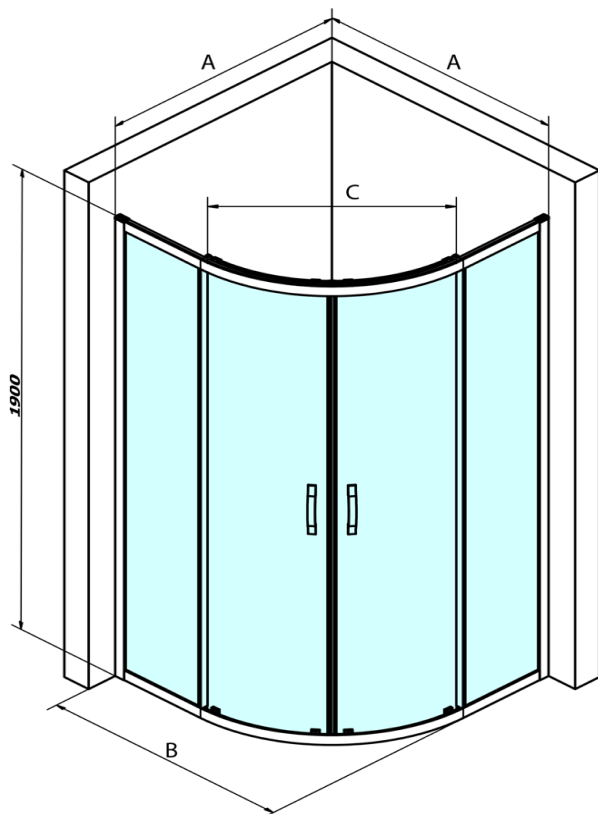

SIGMA SIMPLY BLACK Quadrant Shower Enclosure

1000x1000mm, R550, clear glass

Technical sheet