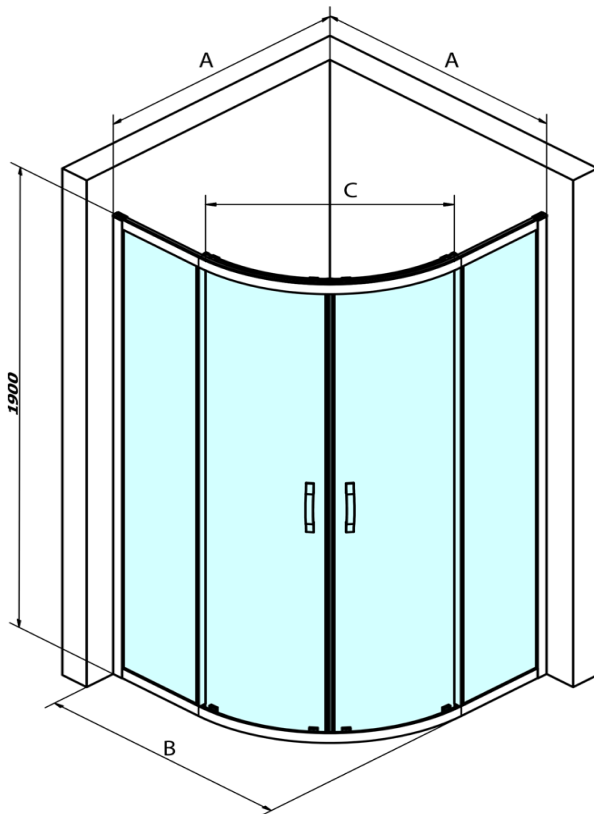

SIGMA SIMPLY BLACK Quadrant Shower Enclosure

1000x1000mm, R550, clear glass

Order code: GS5510B

Basic information

Brand: Gelco
Series: SIGMA SIMPLY BLACK

Size

Width: 1000 mm
Height: 1900 mm
Depth: 1000 mm

Properties

Profile colour: Black matt
Shape: Quadrant shower enclosures
Type of opening: Sliding door
Opening width: 577 mm
Glass colour: TRANSPARENT glass
Glass finish: Coated glass
Glass thickness: 6 mm
Radius: R550
Properties: Framed design
Weight / Piece: 67.0 kg
Packaging: 1 Piece
Warranty: 3 years

Spare parts

SIGMA SIMPLY BLACK wall profile (Order code: NDGS03B)
SIGMA SIMPLY BLACK lower tiltable roller (Order code: NDGS04B)
SIGMA SIMPLY BLACK installation set (Order code: NDGS01B)
SIGMA SIMPLY BLACK upper roller (Order code: NDGS05B)
SIGMA SIMPLY BLACK pair of vertical seals for fixed and movable glass (Order code: NDGS02B)
SIGMA SIMPLY BLACK handle (Order code: NDGS06B)

SIGMA SIMPLY BLACK Quadrant Shower Enclosure

1000x1000mm, R550, clear glass

Technical sheet

MODEL	A	B	C
GS5580B	780-800	800	400
GS5590B	880-900	900	577
GS5510B	980-1000	1000	577