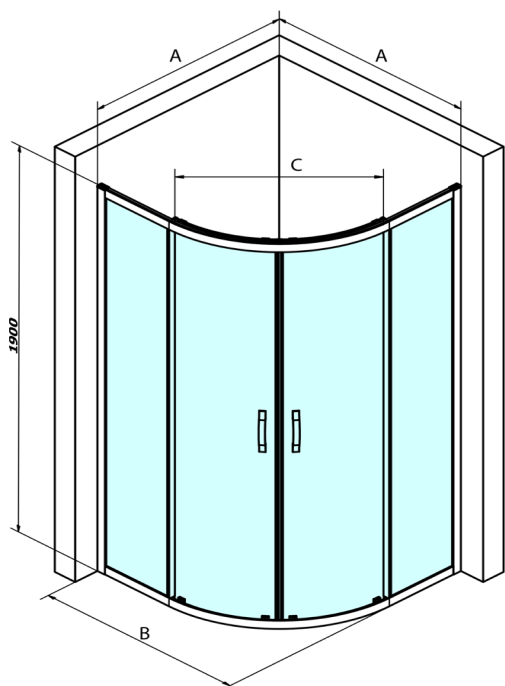

SIGMA SIMPLY BLACK Quadrant Shower Enclosure 1000x1000mm, R550, clear glass

Order code: GS5510B

Size

Width: 1000 mm

Height: 1900 mm

Depth: 1000 mm

Properties

Warranty: 3 years

Technical sheet

MODEL	A	B	C
GS5580B	780-800	800	400
GS5590B	880-900	900	577
GS5510B	980-1000	1000	577