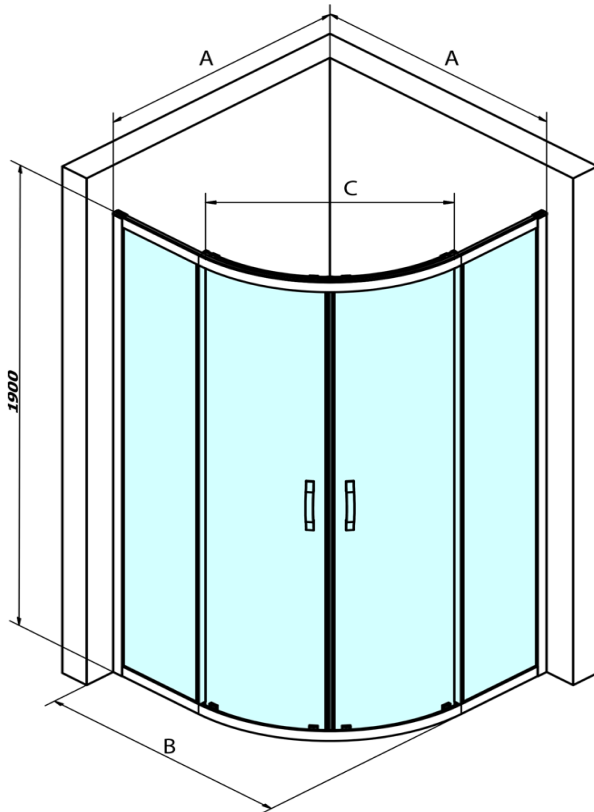

SIGMA SIMPLY BLACK Quadrant Shower Enclosure

900x900mm, R550, clear glass

Technical sheet