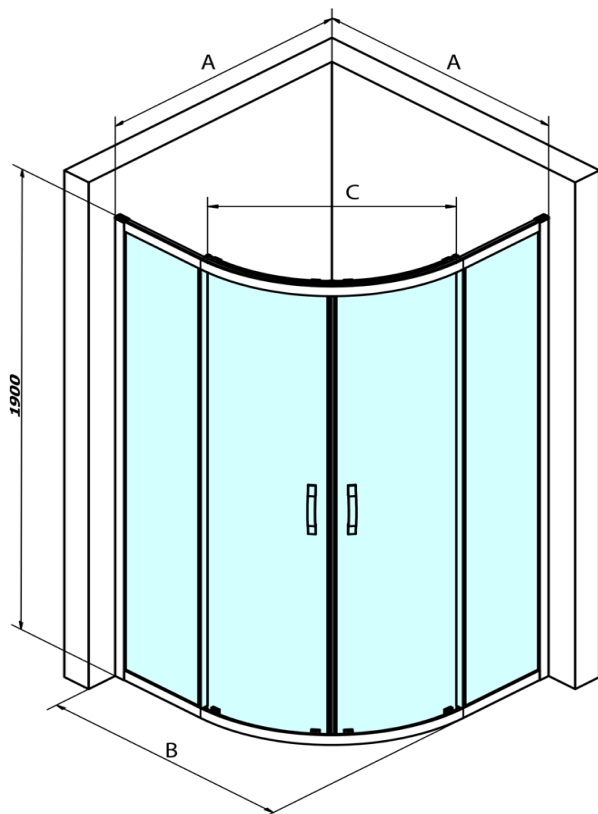

SIGMA SIMPLY BLACK Quadrant Shower Enclosure

900x900mm, R550, clear glass

Technical sheet