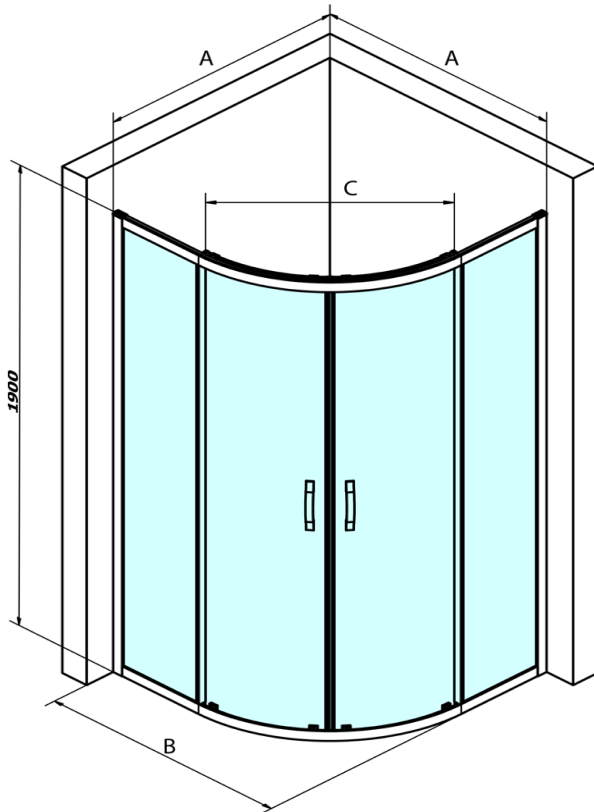

SIGMA SIMPLY BLACK Quadrant Shower Enclosure

900x900mm, R550, clear glass

Order code: GS5590B

Basic information

Brand: Gelco
Series: SIGMA SIMPLY BLACK

Size

Width: 900 mm
Height: 1900 mm
Depth: 900 mm

Properties

Profile colour: Black matt
Shape: Quadrant shower enclosures
Type of opening: Sliding door
Opening width: 577 mm
Glass colour: TRANSPARENT glass
Glass finish: Coated glass
Glass thickness: 6 mm
Radius: R550
Properties: Framed design
Weight / Piece: 60.0 kg
Packaging: 1 Piece
Warranty: 3 years

Spare parts

SIGMA SIMPLY BLACK wall profile (Order code: NDGS03B)
SIGMA SIMPLY BLACK lower tiltable roller (Order code: NDGS04B)
SIGMA SIMPLY BLACK upper roller (Order code: NDGS05B)
SIGMA SIMPLY BLACK installation set (Order code: NDGS01B)
SIGMA SIMPLY BLACK handle (Order code: NDGS06B)
SIGMA SIMPLY BLACK pair of vertical seals for fixed and movable glass (Order code: NDGS02B)

SIGMA SIMPLY BLACK Quadrant Shower Enclosure

900x900mm, R550, clear glass

Technical sheet

MODEL	A	B	C
GS5580B	780-800	800	400
GS5590B	880-900	900	577
GS5510B	980-1000	1000	577