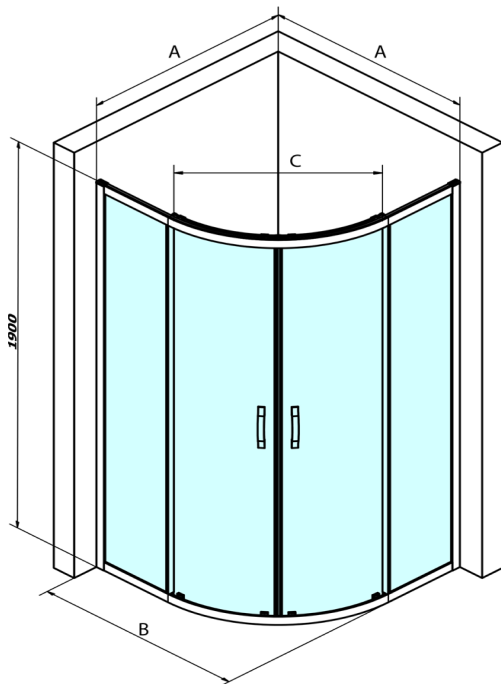

Technical sheet