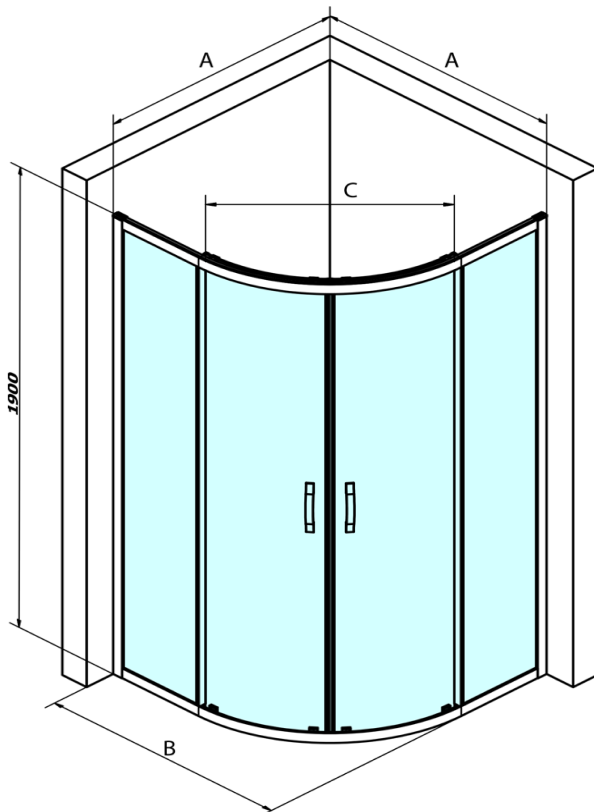

SIGMA SIMPLY BLACK Quadrant Shower Enclosure

800x800mm, R550, clear glass

Order code: GS5580B

Basic information

Brand: Gelco
Series: SIGMA SIMPLY BLACK

Size

Width: 800 mm
Height: 1900 mm
Depth: 800 mm

Properties

Profile colour: Black matt
Shape: Quadrant shower enclosures
Type of opening: Sliding door
Opening width: 400 mm
Glass colour: TRANSPARENT glass
Glass finish: Coated glass
Glass thickness: 6 mm
Radius: R550
Properties: Framed design
Weight / Piece: 56.0 kg
Packaging: 1 Piece
Warranty: 3 years

SIGMA SIMPLY BLACK upper roller (Order code: NDGS05B)

SIGMA SIMPLY BLACK installation set (Order code: NDGS01B)

SIGMA SIMPLY BLACK handle (Order code: NDGS06B)

SIGMA SIMPLY BLACK Quadrant Shower Enclosure

800x800mm, R550, clear glass

Technical sheet

MODEL	A	B	C
GS5580B	780-800	800	400
GS5590B	880-900	900	577
GS5510B	980-1000	1000	577