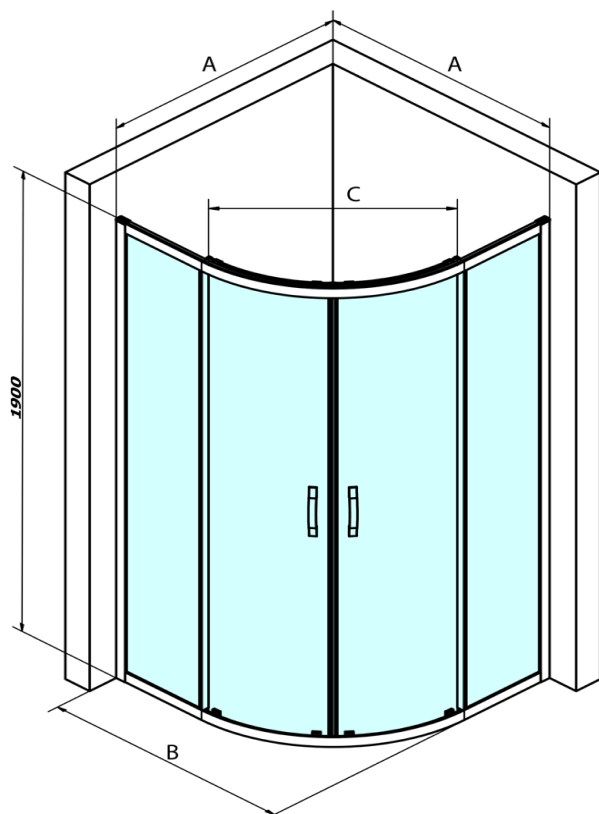

SIGMA SIMPLY BLACK Quadrant Shower Enclosure

800x800mm, R550, clear glass

Order code: GS5580B

Basic information

Brand: Gelco
Series: SIGMA SIMPLY BLACK

Size

Width: 800 mm
Height: 1900 mm
Depth: 800 mm

Properties

Profile colour: Black matt
Shape: Quadrant shower enclosures
Type of opening: Sliding door
Opening width: 400 mm
Glass colour: TRANSPARENT glass
Glass finish: Coated glass
Glass thickness: 6 mm
Radius: R550
Properties: Framed design
Weight / Piece: 56.0 kg
Packaging: 1 Piece
Warranty: 3 years

SIGMA SIMPLY BLACK upper roller (Order code: NDGS05B)

SIGMA SIMPLY BLACK installation set (Order code: NDGS01B)

SIGMA SIMPLY BLACK handle (Order code: NDGS06B)

SIGMA SIMPLY BLACK Quadrant Shower Enclosure

800x800mm, R550, clear glass

Technical sheet

MODEL	A	B	C
GS5580B	780-800	800	400
GS5590B	880-900	900	577
GS5510B	980-1000	1000	577