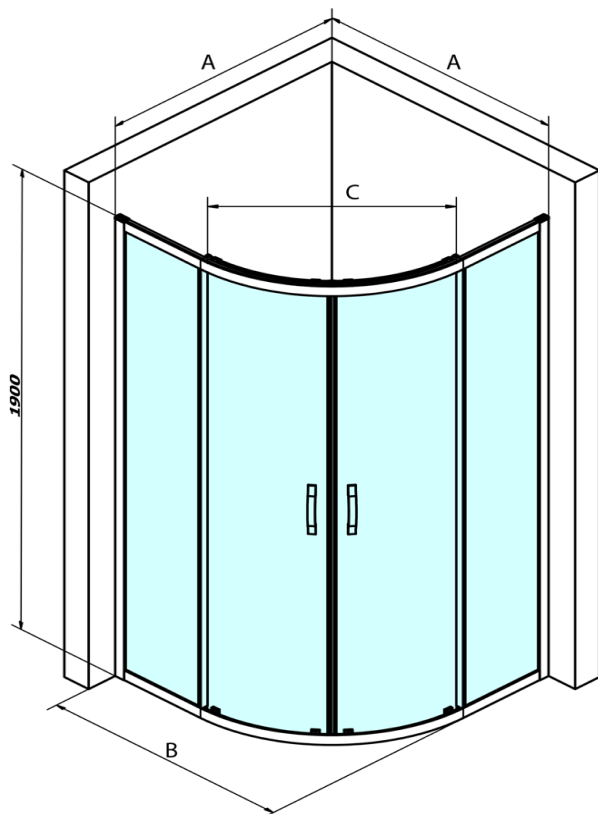

SIGMA SIMPLY BLACK Quadrant Shower Enclosure

800x800mm, R550, clear glass

Technical sheet