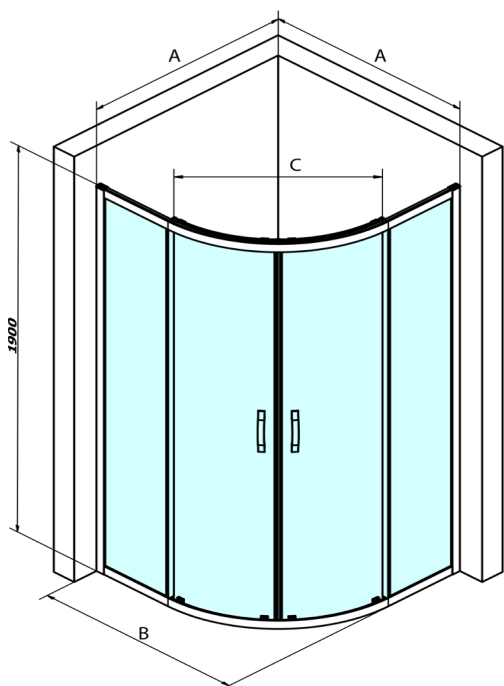

SIGMA SIMPLY BLACK Quadrant Shower Enclosure 800x800mm, R550, clear glass

Order code: GS5580B

Size

Width: 800 mm
 Height: 1900 mm
 Depth: 800 mm

Properties

Warranty: 3 years

Technical sheet

MODEL	A	B	C
GS5580B	780-800	800	400
GS5590B	880-900	900	577
GS5510B	980-1000	1000	577