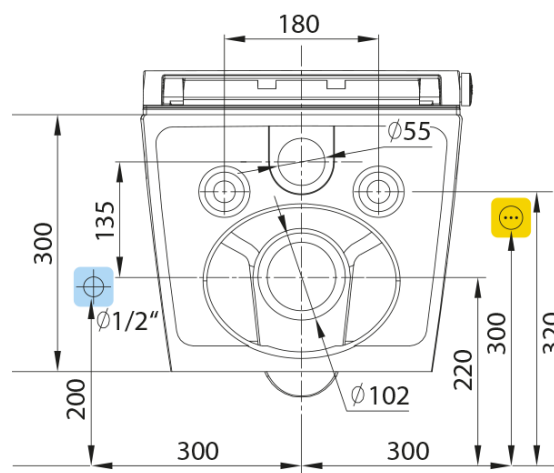

Depth: 593 mm

Properties

Colour: White

Material: Ceramic

Flushing Technology: Rimless

Shape: Classic

Equipment: CleanWash Bidet Shower, With remote control, Hidden Fixings

Weight / Piece: 38.012 kg

VEEN CLEAN night light module (Order code: NDVE421-15)

VEEN CLEAN wall-mounted toilet with integrated electronic bidet

Technical sheet

A

B

Pohled směrem na stěnu
View to the wall

Prívodní el. kabel CYKY 3x2.5, délka 400 mm
Power cable CYKY 3x2.5, lenght 400 mm