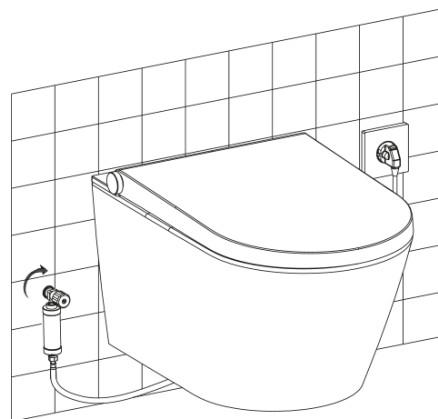

VEEN CLEAN wall-mounted toilet with integrated electronic bidet

 **SAPHO**

Order code: VE421

Basic information

Brand: Sapho

Size

Width: 370 mm

Height: 300 mm

Depth: 593 mm

Properties

Colour: White

Material: Ceramic

Flushing Technology: Rimless

Shape: Classic

Equipment: CleanWash Bidet Shower, With remote control, Hidden Fixings

Weight / Piece: 38.012 kg

VEEN CLEAN night light module (Order code: NDVE421-15)

VEEN CLEAN wall-mounted toilet with integrated electronic bidet

Technical sheet

A

B

Pohled směrem na stěnu
View to the wall

Prívodní el. kabel CYKY 3x2.5, délka 400 mm
Power cable CYKY 3x2.5, lenght 400 mm

VEEN CLEAN wall-mounted toilet with integrated electronic bidet