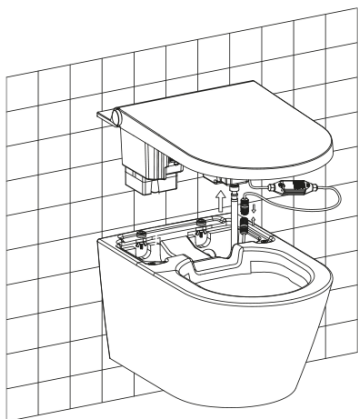

VEEN CLEAN wall-mounted toilet with integrated electronic bidet

 **SAPHO**

Order code: VE421

Basic information

Brand: Sapho

Size

Width: 370 mm

Height: 300 mm

Depth: 593 mm

Properties

Colour: White

Material: Ceramic

Flushing Technology: Rimless

Shape: Classic

Equipment: CleanWash Bidet Shower, With remote control, Hidden Fixings

Weight / Piece: 38.012 kg

VEEN CLEAN screw covers (Order code: NDVE421-18)

VEEN CLEAN soft close hinge (Order code: NDVE421-21)

VEEN CLEAN manual control knob (Order code: NDVE421-09)

VEEN CLEAN pressure hose 800 mm, G1/2, G3/8 (Order code: NDVE421-12)

VEEN CLEAN night light module (Order code: NDVE421-15)

VEEN CLEAN wall-mounted toilet with integrated electronic bidet

Technical sheet

A

B

Pohled směrem na stěnu
View to the wall

Prívodní el. kabel CYKY 3x2.5, délka 400 mm
Power cable CYKY 3x2.5, lenght 400 mm