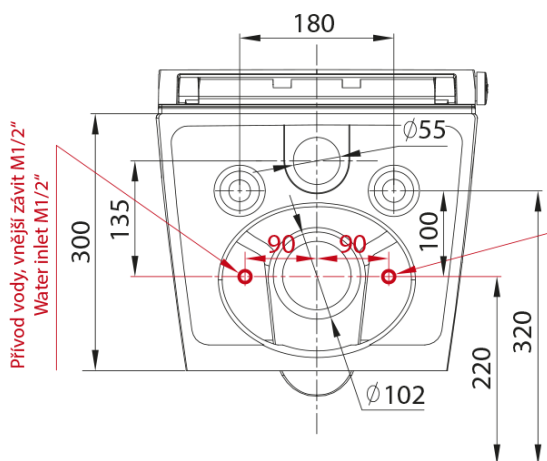

Depth: 593 mm

Properties

Colour: White

Material: Ceramic

Flushing Technology: Rimless

Shape: Classic

Equipment: CleanWash Bidet Shower, With remote control, Hidden Fixings

Weight / Piece: 38.012 kg

VEEN CLEAN night light module (Order code: NDVE421-15)

VEEN CLEAN wall-mounted toilet with integrated electronic bidet

Technical sheet

A

B

Pohled směrem na stěnu
View to the wall

Prívodní el. kabel CYKY 3x2.5, délka 400 mm
Power cable CYKY 3x2.5, lenght 400 mm