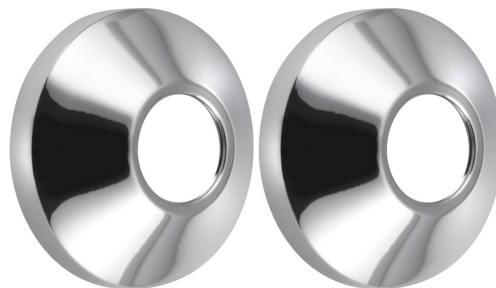

Water Tap Cover, chrome, conic, 2 pcs

Order code: RS271

Basic information

Brand: Sapho

Size

Width: 68 mm

Height: 68 mm

Depth: 25 mm

Diameter: 68 mm

Properties

Colour: Chrome

Material: Brass

Weight / Packing: 0.023 kg

Packaging: 1 Piece

Warranty: 2 years

Technical sheet