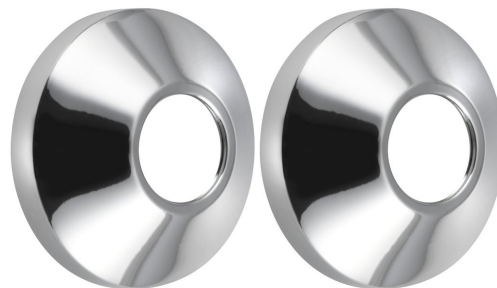

## Water Tap Cover, chrome, conic, 2 pcs

**Order code:** RS271

### Size

**Width:** 68 mm

**Height:** 68 mm

**Depth:** 25 mm

**Diameter:** 68 mm

### Properties

**Colour:** Chrome

**Material:** Brass

**Weight / Packing:** 0.023 kg

**Packaging:** 1 Piece

**Warranty:** 2 years

Technical sheet