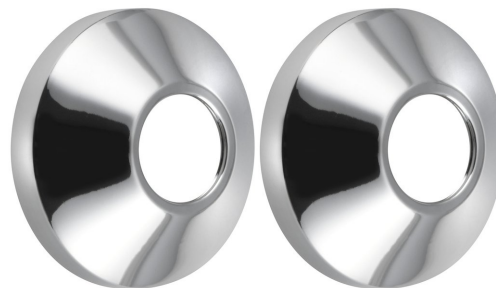

Water Tap Cover, chrome, conic, 2 pcs

Order code: RS271

Basic information

Brand: Sapho

Size

Width: 68 mm

Height: 68 mm

Depth: 25 mm

Diameter: 68 mm

Properties

Colour: Chrome

Material: Brass

Weight / Packing: 0.023 kg

Packaging: 1 Piece

Warranty: 2 years

Technical sheet