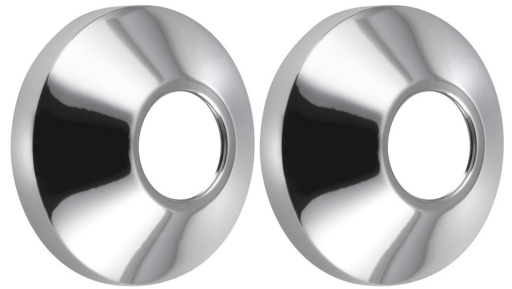

Water Tap Cover, chrome, conic, 2 pcs

Order code: RS271

Size

Width: 68 mm

Height: 68 mm

Depth: 25 mm

Diameter: 68 mm

Properties

Colour: Chrome

Material: Brass

Warranty: 2 years