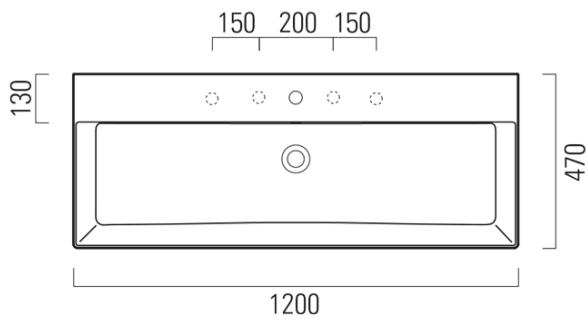

KUBE X ceramic washbasin 120x47cm, groud bottom edge, white ExtraGlaze

GSI[®]

Order code: 94249111

Basic information

Brand: GSI
Series: KUBE X

Size

Width: 1200 mm
Height: 160 mm
Depth: 470 mm

Properties

Colour: White
Material: Ceramic
Installation: Freestanding, Wall-hung - Screws
Type of washbasin: Washbasin
Tap hole: 1 tap hole
Overflow: Yes
Shape: Rectangle
Equipment: ExtraGlaze
Weight / Piece: 33.9 kg
Packaging: 1 Piece
Warranty: 2 years

We recommend buy

1 Piece GSI washbasin drain 5/4", click-clack, ceramic stopper, 5-65mm, white (Order code: PCS11)

Technical sheet

* Taglio sul mobile
Furniture's cut