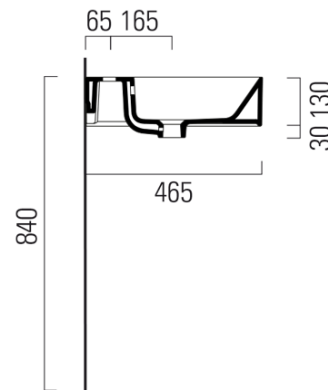

KUBE X ceramic washbasin 120x47cm, groud bottom edge, white ExtraGlaze

GSI[®]

Order code: 94249111

Basic information

Brand: GSI
Series: KUBE X

Size

Width: 1200 mm
Height: 160 mm
Depth: 470 mm

Properties

Colour: White
Material: Ceramic
Installation: Freestanding, Wall-hung - Screws
Type of washbasin: Washbasin
Tap hole: 1 tap hole
Overflow: Yes
Shape: Rectangle
Equipment: ExtraGlaze
Weight / Piece: 33.9 kg
Packaging: 1 Piece
Warranty: 2 years

We recommend buy

1 Piece GSI washbasin drain 5/4", click-clack, ceramic stopper, 5-65mm, white (Order code: PCS11)

Technical sheet

* Taglio sul mobile
Furniture's cut