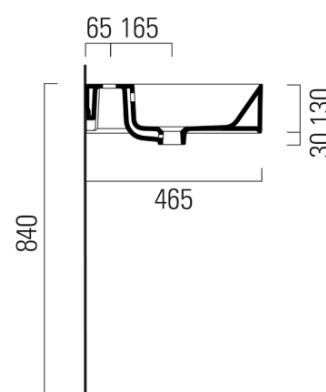

KUBE X ceramic washbasin 120x47cm, groud bottom edge, white ExtraGlaze

GSI[®]

Order code: 94249111

Basic information

Brand: GSI
Series: KUBE X

Size

Width: 1200 mm
Height: 160 mm
Depth: 470 mm

Properties

Colour: White
Material: Ceramic
Installation: Freestanding, Wall-hung - Screws
Type of washbasin: Washbasin
Tap hole: 1 tap hole
Overflow: Yes
Shape: Rectangle
Equipment: ExtraGlaze
Weight / Piece: 33.9 kg
Packaging: 1 Piece
Warranty: 2 years

We recommend buy

1 Piece GSI washbasin drain 5/4", click-clack, ceramic stopper, 5-65mm, white (Order code: PCS11)

Technical sheet

* Taglio sul mobile
Furniture's cut