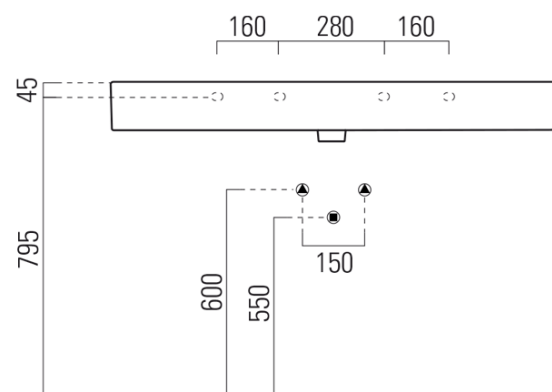

KUBE X ceramic washbasin 120x47cm, groud bottom edge, white ExtraGlaze

GSI[®]

Order code: 94249111

Basic information

Brand: GSI
Series: KUBE X

Size

Width: 1200 mm
Height: 160 mm
Depth: 470 mm

Properties

Colour: White
Material: Ceramic
Installation: Freestanding, Wall-hung - Screws
Type of washbasin: Washbasin
Tap hole: 1 tap hole
Overflow: Yes
Shape: Rectangle
Equipment: ExtraGlaze
Weight / Piece: 33.9 kg
Packaging: 1 Piece
Warranty: 2 years

We recommend buy

1 Piece GSI washbasin drain 5/4", click-clack, ceramic stopper, 5-65mm, white (Order code: PCS11)

Technical sheet

* Taglio sul mobile
Furniture's cut