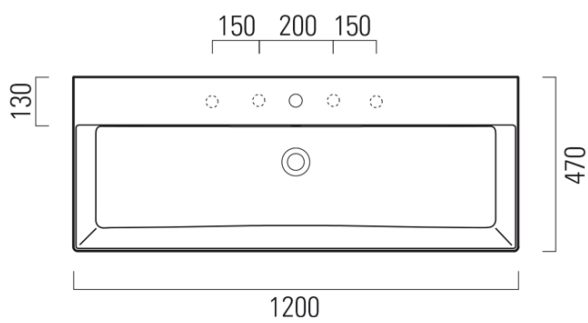

KUBE X ceramic washbasin 120x47cm, groud bottom edge, white ExtraGlaze

GSI[®]

Order code: 94249111

Basic information

Brand: GSI
Series: KUBE X

Size

Width: 1200 mm
Height: 160 mm
Depth: 470 mm

Properties

Colour: White
Material: Ceramic
Installation: Freestanding, Wall-hung - Screws
Type of washbasin: Washbasin
Tap hole: 1 tap hole
Overflow: Yes
Shape: Rectangle
Equipment: ExtraGlaze
Weight / Piece: 33.9 kg
Packaging: 1 Piece
Warranty: 2 years

We recommend buy

1 Piece GSI washbasin drain 5/4", click-clack, ceramic stopper, 5-65mm, white (Order code: PCS11)

Technical sheet

* Taglio sul mobile
Furniture's cut