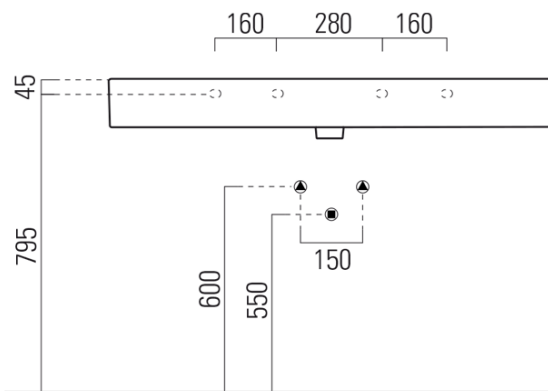

KUBE X ceramic washbasin 120x47cm, groud bottom edge, white ExtraGlaze

GSI[®]

Order code: 94249111

Basic information

Brand: GSI
Series: KUBE X

Size

Width: 1200 mm
Height: 160 mm
Depth: 470 mm

Properties

Colour: White
Material: Ceramic
Installation: Freestanding, Wall-hung - Screws
Type of washbasin: Washbasin
Tap hole: 1 tap hole
Overflow: Yes
Shape: Rectangle
Equipment: ExtraGlaze
Weight / Piece: 33.9 kg
Packaging: 1 Piece
Warranty: 2 years

We recommend buy

1 Piece GSI Click-Clack washbasin waste 5/4", ceramic plug, white (Order code: PCS11)

Technical sheet

* Taglio sul mobile
Furniture's cut