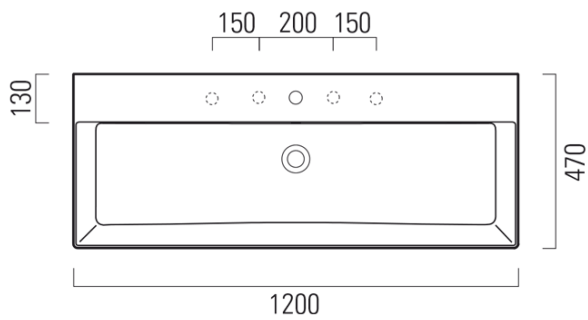

KUBE X ceramic washbasin 120x47cm, groud bottom edge, white ExtraGlaze

GSI[®]

Order code: 94249111

Basic information

Brand: GSI
Series: KUBE X

Size

Width: 1200 mm
Height: 160 mm
Depth: 470 mm

Properties

Colour: White
Material: Ceramic
Installation: Freestanding, Wall-hung - Screws
Type of washbasin: Washbasin
Tap hole: 1 tap hole
Overflow: Yes
Shape: Rectangle
Equipment: ExtraGlaze
Weight / Piece: 33.9 kg
Packaging: 1 Piece
Warranty: 2 years

We recommend buy

1 Piece GSI Click-Clack washbasin waste 5/4", ceramic plug, white (Order code: PCS11)

Technical sheet

* Taglio sul mobile
Furniture's cut