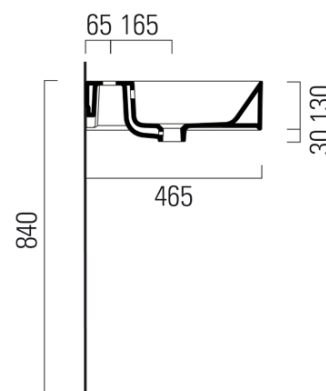

KUBE X ceramic washbasin 120x47cm, groud bottom edge, white ExtraGlaze

GSI[®]

Order code: 94249111

Basic information

Brand: GSI
Series: KUBE X

Size

Width: 1200 mm
Height: 160 mm
Depth: 470 mm

Properties

Colour: White
Material: Ceramic
Installation: Freestanding, Wall-hung - Screws
Type of washbasin: Washbasin
Tap hole: 1 tap hole
Overflow: Yes
Shape: Rectangle
Equipment: ExtraGlaze
Weight / Piece: 33.9 kg
Packaging: 1 Piece
Warranty: 2 years

We recommend buy

1 Piece GSI Click-Clack washbasin waste 5/4", ceramic plug, white (Order code: PCS11)

Technical sheet

* Taglio sul mobile
Furniture's cut