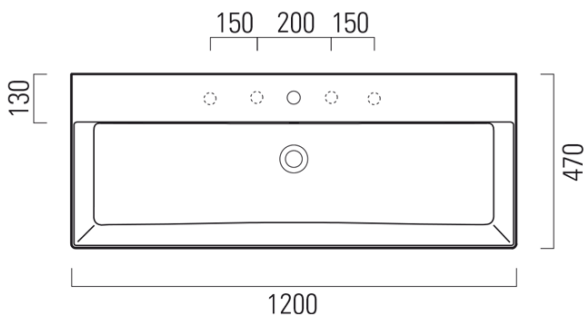

KUBE X ceramic washbasin 120x47cm, groud bottom edge, white ExtraGlaze

GSI[®]

Order code: 94249111

Basic information

Brand: GSI
Series: KUBE X

Size

Width: 1200 mm
Height: 160 mm
Depth: 470 mm

Properties

Colour: White
Material: Ceramic
Installation: Freestanding, Wall-hung - Screws
Type of washbasin: Washbasin
Tap hole: 1 tap hole
Overflow: Yes
Shape: Rectangle
Equipment: ExtraGlaze
Weight / Piece: 33.9 kg
Packaging: 1 Piece
Warranty: 2 years

We recommend buy

1 Piece GSI washbasin drain 5/4", click-clack, ceramic stopper, 5-65mm, white (Order code: PCS11)

Technical sheet

* Taglio sul mobile
Furniture's cut