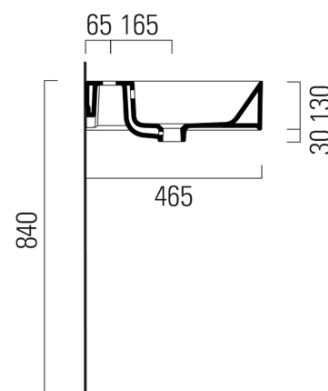

KUBE X ceramic washbasin 120x47cm, groud bottom edge, white ExtraGlaze

GSI[®]

Order code: 94249111

Basic information

Brand: GSI
Series: KUBE X

Size

Width: 1200 mm
Height: 160 mm
Depth: 470 mm

Properties

Colour: White
Material: Ceramic
Installation: Freestanding, Wall-hung - Screws
Type of washbasin: Washbasin
Tap hole: 1 tap hole
Overflow: Yes
Shape: Rectangle
Equipment: ExtraGlaze
Weight / Piece: 33.9 kg
Packaging: 1 Piece
Warranty: 2 years

We recommend buy

1 Piece GSI washbasin drain 5/4", click-clack, ceramic stopper, 5-65mm, white (Order code: PCS11)

Technical sheet

* Taglio sul mobile
Furniture's cut