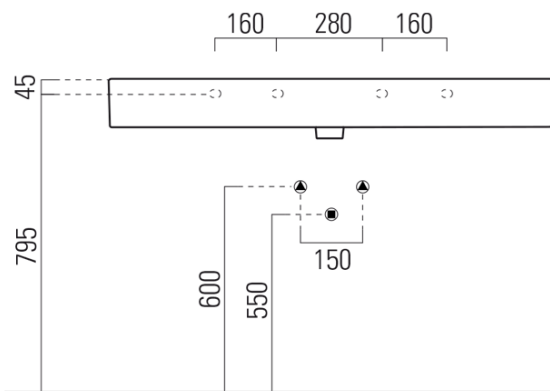

KUBE X ceramic washbasin 120x47cm, groud bottom edge, white ExtraGlaze

GSI[®]

Order code: 94249111

Basic information

Brand: GSI
Series: KUBE X

Size

Width: 1200 mm
Height: 160 mm
Depth: 470 mm

Properties

Colour: White
Material: Ceramic
Installation: Freestanding, Wall-hung - Screws
Type of washbasin: Washbasin
Tap hole: 1 tap hole
Overflow: Yes
Shape: Rectangle
Equipment: ExtraGlaze
Weight / Piece: 33.9 kg
Packaging: 1 Piece
Warranty: 2 years

We recommend buy

1 Piece GSI washbasin drain 5/4", click-clack, ceramic stopper, 5-65mm, white (Order code: PCS11)

Technical sheet

* Taglio sul mobile
Furniture's cut