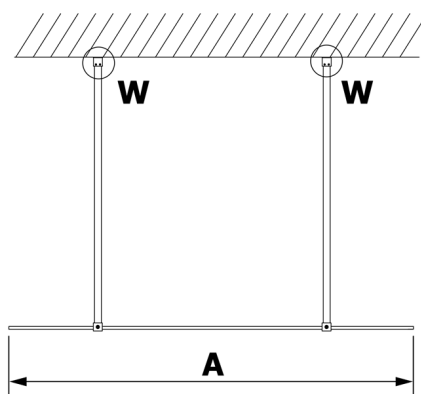

VARIO WHITE One-piece shower glass panel, freestanding, matt glass, 1400 mm

Order code: GX1414GX2215

Size

Width: 1400 mm

Height: 2000 mm

Properties

Warranty: 3 years

Technical sheet

MODEL	A
GX1470	679
GX1480	779
GX1490	879
GX1410	979
GX1411	1079
GX1412	1179
GX1413	1279
GX1414	1379