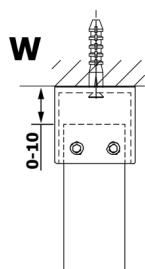

VARIO WHITE One-piece shower glass panel, freestanding, matt glass, 1400 mm

Order code: GX1414GX2215

Size

Width: 1400 mm

Height: 2000 mm

Properties

Warranty: 3 years

Technical sheet

MODEL	A
GX1470	679
GX1480	779
GX1490	879
GX1410	979
GX1411	1079
GX1412	1179
GX1413	1279
GX1414	1379