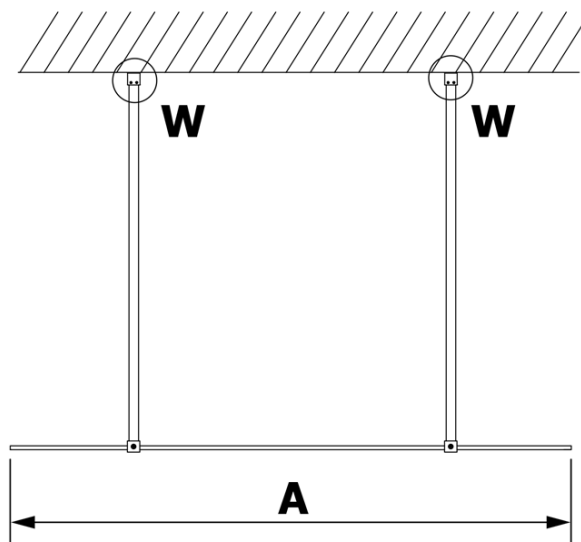

VARIO WHITE One-piece shower glass panel, freestanding, matt glass, 1200 mm

Order code: GX1412GX2215

Basic information

Brand: Gelco
Series: VARIO

Size

Width: 1200 mm
Height: 2000 mm

Properties

Profile colour: White
Shape: Single-wall screen Walk
Glass colour: Matte glass
Glass finish: Coated glass
Glass thickness: 8 mm
Weight / Piece: 63.0 kg
Packaging: 3 Piece
Warranty: 3 years

**VARIO WHITE One-piece shower glass panel, freestanding,
matt glass, 1200 mm**

Technical sheet

| MODEL | A |
|--------------|----------|
| GX1470 | 679 |
| GX1480 | 779 |
| GX1490 | 879 |
| GX1410 | 979 |
| GX1411 | 1079 |
| GX1412 | 1179 |
| GX1413 | 1279 |
| GX1414 | 1379 |