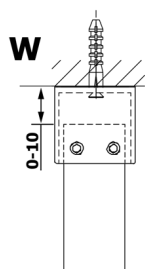

VARIO WHITE One-piece shower glass panel, freestanding, matt glass, 1200 mm

Order code: GX1412GX2215

Size

Width: 1200 mm

Height: 2000 mm

Properties

Warranty: 3 years

Technical sheet

MODEL	A
GX1470	679
GX1480	779
GX1490	879
GX1410	979
GX1411	1079
GX1412	1179
GX1413	1279
GX1414	1379