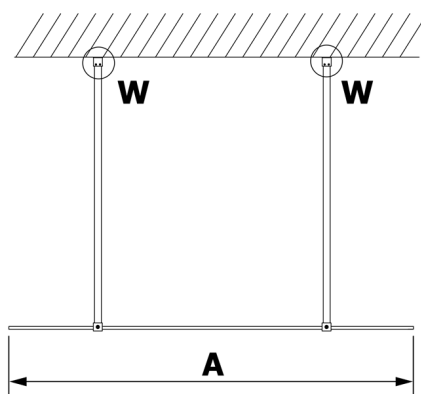

VARIO WHITE One-piece shower glass panel, freestanding, matt glass, 1200 mm

Order code: GX1412GX2215

Size

Width: 1200 mm

Height: 2000 mm

Properties

Warranty: 3 years

Technical sheet

MODEL	A
GX1470	679
GX1480	779
GX1490	879
GX1410	979
GX1411	1079
GX1412	1179
GX1413	1279
GX1414	1379