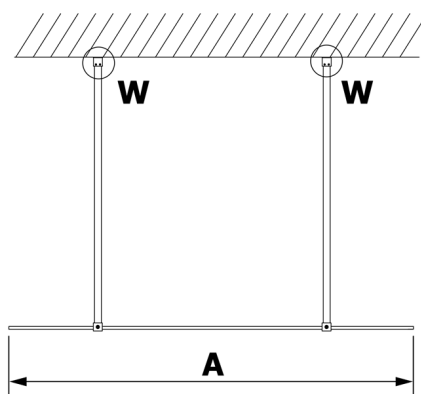

VARIO WHITE One-piece shower glass panel, freestanding, matt glass, 1100 mm

Order code: GX1411GX2215

Size

Width: 1100 mm

Height: 2000 mm

Properties

Warranty: 3 years

Technical sheet

MODEL	A
GX1470	679
GX1480	779
GX1490	879
GX1410	979
GX1411	1079
GX1412	1179
GX1413	1279
GX1414	1379