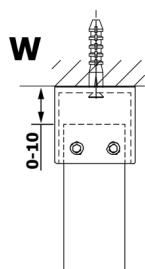

VARIO WHITE One-piece shower glass panel, freestanding, matt glass, 1100 mm

Order code: GX1411GX2215

Size

Width: 1100 mm

Height: 2000 mm

Properties

Warranty: 3 years

Technical sheet

MODEL	A
GX1470	679
GX1480	779
GX1490	879
GX1410	979
GX1411	1079
GX1412	1179
GX1413	1279
GX1414	1379