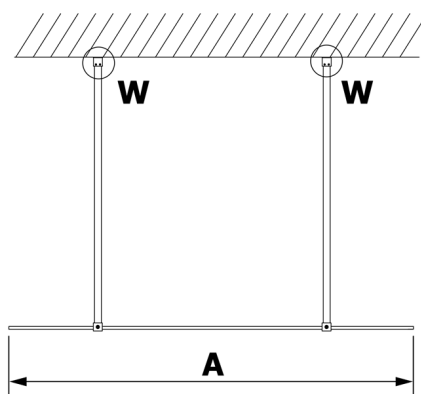

## VARIO WHITE One-piece shower glass panel, freestanding, matt glass, 1000 mm

Order code: GX1410GX2215

### Size

Width: 1000 mm

Height: 2000 mm

## Technical sheet

MODEL	A
GX1470	679
GX1480	779
GX1490	879
GX1410	979
GX1411	1079
GX1412	1179
GX1413	1279
GX1414	1379