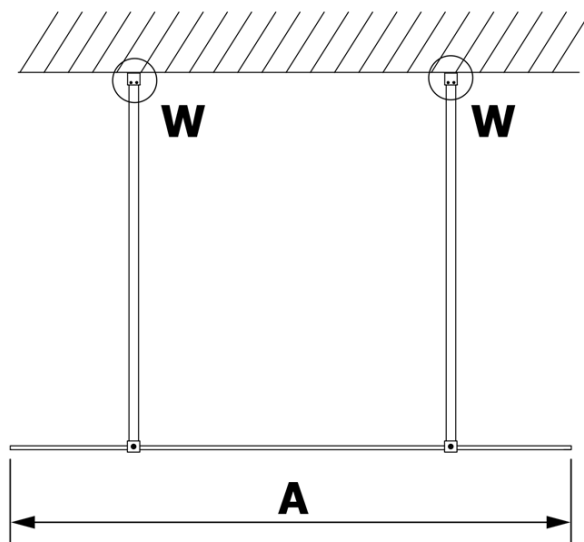

## Size

Width: 900 mm  
Height: 2000 mm

## Properties

Profile colour: White  
Shape: Single-wall screen Walk  
Glass colour: Matte glass  
Glass finish: Coated glass  
Glass thickness: 8 mm  
Weight / Piece: 42.0 kg  
Packaging: 3 Piece  
Warranty: 3 years

**VARIO WHITE One-piece shower glass panel, freestanding,  
matt glass, 900 mm**

**Technical sheet**

<b>MODEL</b>	<b>A</b>
GX1470	679
GX1480	779
GX1490	879
GX1410	979
GX1411	1079
GX1412	1179
GX1413	1279
GX1414	1379