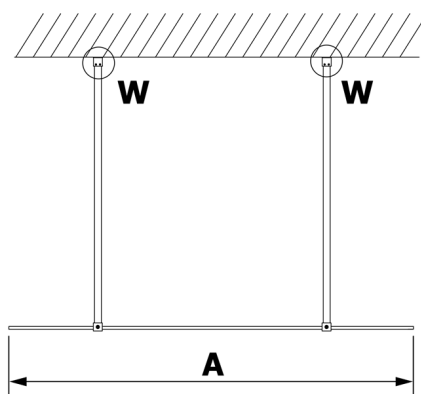

VARIO WHITE One-piece shower glass panel, freestanding, matt glass, 900 mm

Order code: GX1490GX2215

Size

Width: 900 mm

Height: 2000 mm

Properties

Warranty: 3 years

Technical sheet

MODEL	A
GX1470	679
GX1480	779
GX1490	879
GX1410	979
GX1411	1079
GX1412	1179
GX1413	1279
GX1414	1379