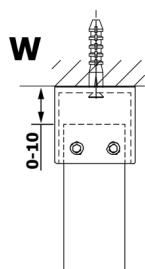

VARIO WHITE One-piece shower glass panel, freestanding, matt glass, 900 mm

Order code: GX1490GX2215

Size

Width: 900 mm

Height: 2000 mm

Properties

Warranty: 3 years

Technical sheet

MODEL	A
GX1470	679
GX1480	779
GX1490	879
GX1410	979
GX1411	1079
GX1412	1179
GX1413	1279
GX1414	1379