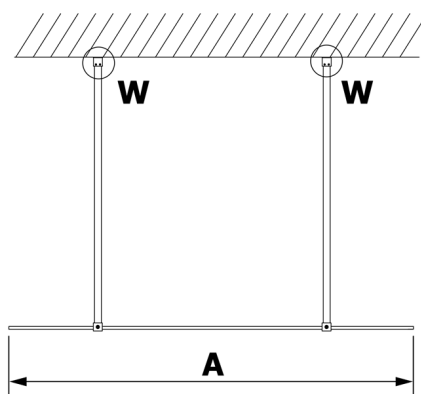

VARIO WHITE One-piece shower glass panel, freestanding, matt glass, 800 mm

Order code: GX1480GX2215

Size

Width: 800 mm

Height: 2000 mm

Properties

Warranty: 3 years

Technical sheet

MODEL	A
GX1470	679
GX1480	779
GX1490	879
GX1410	979
GX1411	1079
GX1412	1179
GX1413	1279
GX1414	1379