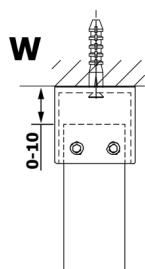

VARIO WHITE One-piece shower glass panel, freestanding, matt glass, 800 mm

Order code: GX1480GX2215

Size

Width: 800 mm

Height: 2000 mm

Properties

Warranty: 3 years

Technical sheet

MODEL	A
GX1470	679
GX1480	779
GX1490	879
GX1410	979
GX1411	1079
GX1412	1179
GX1413	1279
GX1414	1379