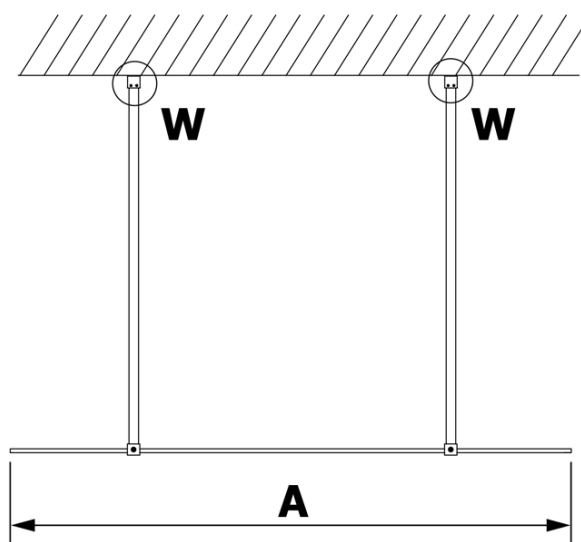

VARIO WHITE One-piece shower glass panel, freestanding, matt glass, 700 mm

Order code: GX1470GX2215

Basic information

Brand: Gelco
Series: VARIO

Size

Width: 700 mm
Height: 2000 mm

Properties

Profile colour: White
Shape: Single-wall screen Walk
Glass colour: Matte glass
Glass finish: Coated glass
Glass thickness: 8 mm
Weight / Piece: 29.0 kg
Packaging: 3 Piece
Warranty: 3 years

VARIO WHITE One-piece shower glass panel, freestanding, matt glass, 700 mm

Technical sheet

MODEL	A
GX1470	679
GX1480	779
GX1490	879
GX1410	979
GX1411	1079
GX1412	1179
GX1413	1279
GX1414	1379