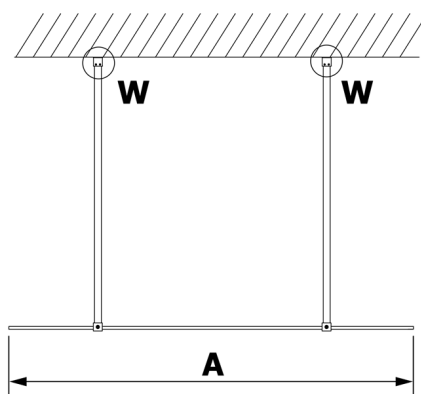

VARIO WHITE One-piece shower glass panel, freestanding, matt glass, 700 mm

Order code: GX1470GX2215

Size

Width: 700 mm

Height: 2000 mm

Properties

Warranty: 3 years

Technical sheet

MODEL	A
GX1470	679
GX1480	779
GX1490	879
GX1410	979
GX1411	1079
GX1412	1179
GX1413	1279
GX1414	1379