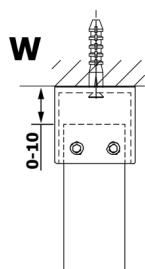

VARIO WHITE One-piece shower glass panel, freestanding, matt glass, 700 mm

Order code: GX1470GX2215

Size

Width: 700 mm

Height: 2000 mm

Properties

Warranty: 3 years

Technical sheet

MODEL	A
GX1470	679
GX1480	779
GX1490	879
GX1410	979
GX1411	1079
GX1412	1179
GX1413	1279
GX1414	1379