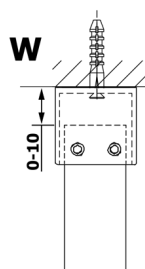

VARIO WHITE One-piece shower glass panel, freestanding, smoked glass, 1400 mm

Order code: GX1314GX2215

Size

Width: 1400 mm

Height: 2000 mm

Properties

Warranty: 3 years

Technical sheet

MODEL	A
GX1370	679
GX1380	779
GX1390	879
GX1310	979
GX1311	1079
GX1312	1179
GX1313	1279
GX1314	1379