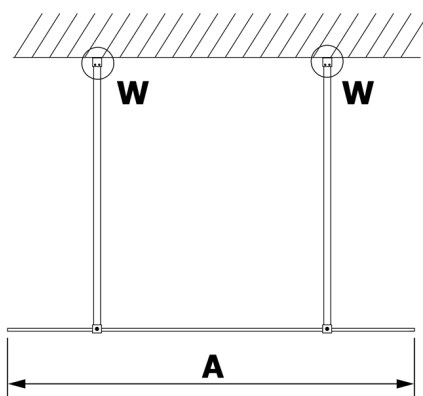

VARIO WHITE One-piece shower glass panel, freestanding, smoked glass, 1400 mm

Order code: GX1314GX2215

Size

Width: 1400 mm

Height: 2000 mm

Properties

Warranty: 3 years

Technical sheet

MODEL	A
GX1370	679
GX1380	779
GX1390	879
GX1310	979
GX1311	1079
GX1312	1179
GX1313	1279
GX1314	1379