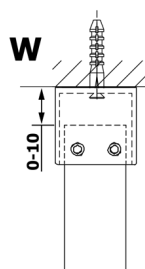

VARIO WHITE One-piece shower glass panel, freestanding, smoked glass, 1300 mm

Order code: GX1313GX2215

Size

Width: 1300 mm

Height: 2000 mm

Properties

Warranty: 3 years

Technical sheet

MODEL	A
GX1370	679
GX1380	779
GX1390	879
GX1310	979
GX1311	1079
GX1312	1179
GX1313	1279
GX1314	1379