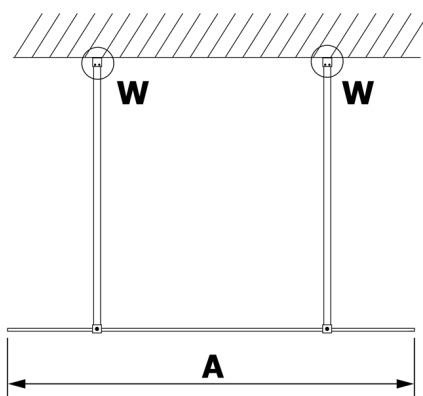

VARIO WHITE One-piece shower glass panel, freestanding, smoked glass, 1300 mm

Order code: GX1313GX2215

Size

Width: 1300 mm

Height: 2000 mm

Properties

Warranty: 3 years

Technical sheet

MODEL	A
GX1370	679
GX1380	779
GX1390	879
GX1310	979
GX1311	1079
GX1312	1179
GX1313	1279
GX1314	1379