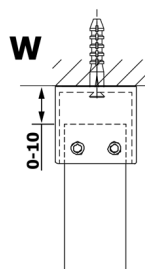

VARIO WHITE One-piece shower glass panel, freestanding, smoked glass, 1200 mm

Order code: GX1312GX2215

Size

Width: 1200 mm
Height: 2000 mm

Properties

Warranty: 3 years

Technical sheet

MODEL	A
GX1370	679
GX1380	779
GX1390	879
GX1310	979
GX1311	1079
GX1312	1179
GX1313	1279
GX1314	1379