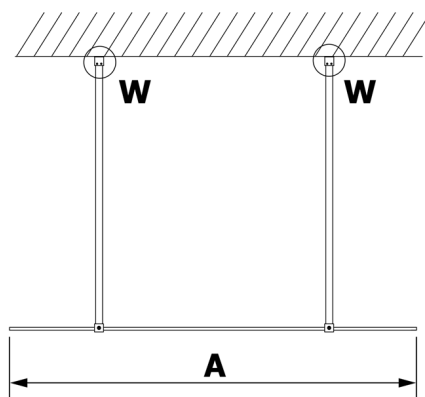

VARIO WHITE One-piece shower glass panel, freestanding, smoked glass, 1200 mm

Order code: GX1312GX2215

Size

Width: 1200 mm
Height: 2000 mm

Properties

Warranty: 3 years

Technical sheet

MODEL	A
GX1370	679
GX1380	779
GX1390	879
GX1310	979
GX1311	1079
GX1312	1179
GX1313	1279
GX1314	1379