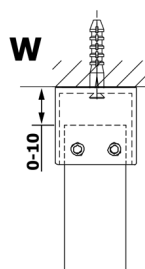

VARIO WHITE One-piece shower glass panel, freestanding, smoked glass, 1100 mm

Order code: GX1311GX2215

Size

Width: 1100 mm

Height: 2000 mm

Properties

Warranty: 3 years

Technical sheet

MODEL	A
GX1370	679
GX1380	779
GX1390	879
GX1310	979
GX1311	1079
GX1312	1179
GX1313	1279
GX1314	1379