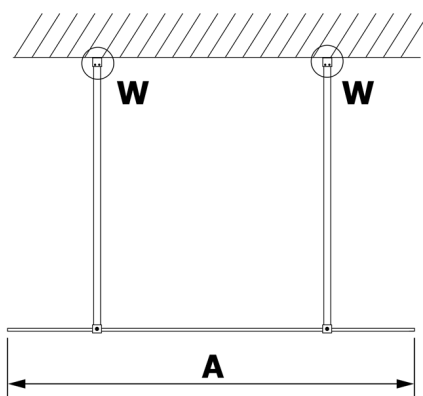

VARIO WHITE One-piece shower glass panel, freestanding, smoked glass, 1100 mm

Order code: GX1311GX2215

Size

Width: 1100 mm

Height: 2000 mm

Properties

Warranty: 3 years

Technical sheet

MODEL	A
GX1370	679
GX1380	779
GX1390	879
GX1310	979
GX1311	1079
GX1312	1179
GX1313	1279
GX1314	1379