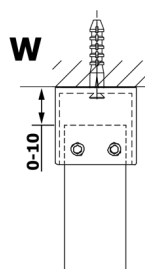

VARIO WHITE One-piece shower glass panel, freestanding, smoked glass, 800 mm

Order code: GX1380GX2215

Size

Width: 800 mm

Height: 2000 mm

Properties

Warranty: 3 years

Technical sheet

MODEL	A
GX1370	679
GX1380	779
GX1390	879
GX1310	979
GX1311	1079
GX1312	1179
GX1313	1279
GX1314	1379