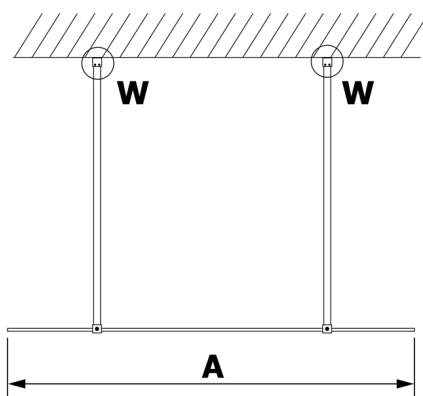

VARIO WHITE One-piece shower glass panel, freestanding, smoked glass, 800 mm

Order code: GX1380GX2215

Size

Width: 800 mm

Height: 2000 mm

Properties

Warranty: 3 years

Technical sheet

MODEL	A
GX1370	679
GX1380	779
GX1390	879
GX1310	979
GX1311	1079
GX1312	1179
GX1313	1279
GX1314	1379