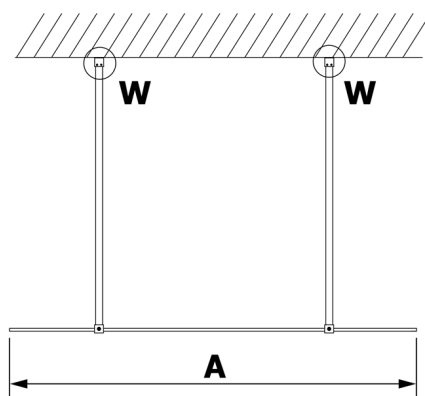

## VARIO WHITE One-piece shower glass panel, freestanding, smoked glass, 700 mm

**Order code:** GX1370GX2215

**Size**

Width: 700 mm

Height: 2000 mm

**Properties**

Warranty: 3 years

### Technical sheet

MODEL	A
GX1370	679
GX1380	779
GX1390	879
GX1310	979
GX1311	1079
GX1312	1179
GX1313	1279
GX1314	1379