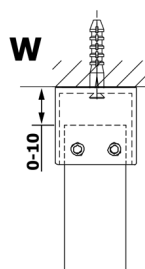

## VARIO WHITE One-piece shower glass panel, freestanding, smoked glass, 700 mm

**Order code:** GX1370GX2215

**Size**

Width: 700 mm

Height: 2000 mm

**Properties**

Warranty: 3 years

### Technical sheet

MODEL	A
GX1370	679
GX1380	779
GX1390	879
GX1310	979
GX1311	1079
GX1312	1179
GX1313	1279
GX1314	1379